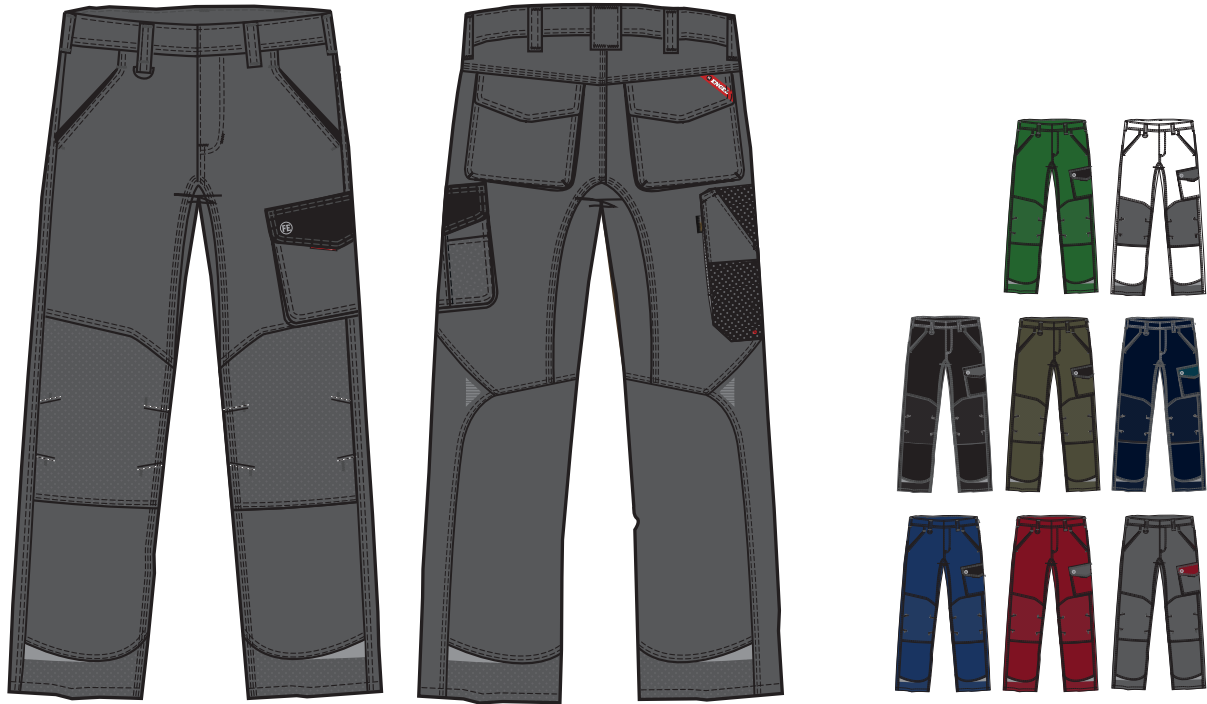

GALAXY WORK TROUSERS

2810-254

Galaxy work trousers

Size	EN 42-70 / 22-28 / 90-114
	UK 28,5-50,5 / S31,5-S41 / L31,5-L41
Quality	65% polyester/35% cotton, 290 g/m ²
Colours	120 Green/Black - 379 White/Anthracite Grey - 2079 Black/Anthracite Grey - 5320 Forest Green/Black
	7920 Anthracite Grey/Black - 16577 Blue Ink/Dark Petrol - 73720 Surfer Blue/Black
	75779 Tomato Red/Anthracite Grey - 79757 Anthracite Grey/Tomato Red
Wash	

Functional work trousers with many details. Optimal fit with ergonomic knees and inner seam panel, providing a comfortable crotch seam. Two spacious slanted pockets at the front. Strap with D-ring for attaching e.g. an ID card at the front. Two spacious back pockets with flap and Velcro closure. Thigh pocket with zipper pocket for e.g. mobile phone as well as extra smaller pocket. The thigh pocket has a box effect for extra spaciousness, and a loose bottom for greater freedom of movement. Ruler pocket with extra sections and reinforced bottom. The ruler pocket also has a loose bottom for increased freedom of movement. Knee reinforcement/knee pocket with bottom Velcro closure and two adjustment options for knee pad. Extra hard-wearing reinforcement at trouser leg ends both front and back. Reflectors at the knee and trouser leg ends for increased visibility. Suitable for industrial laundering.